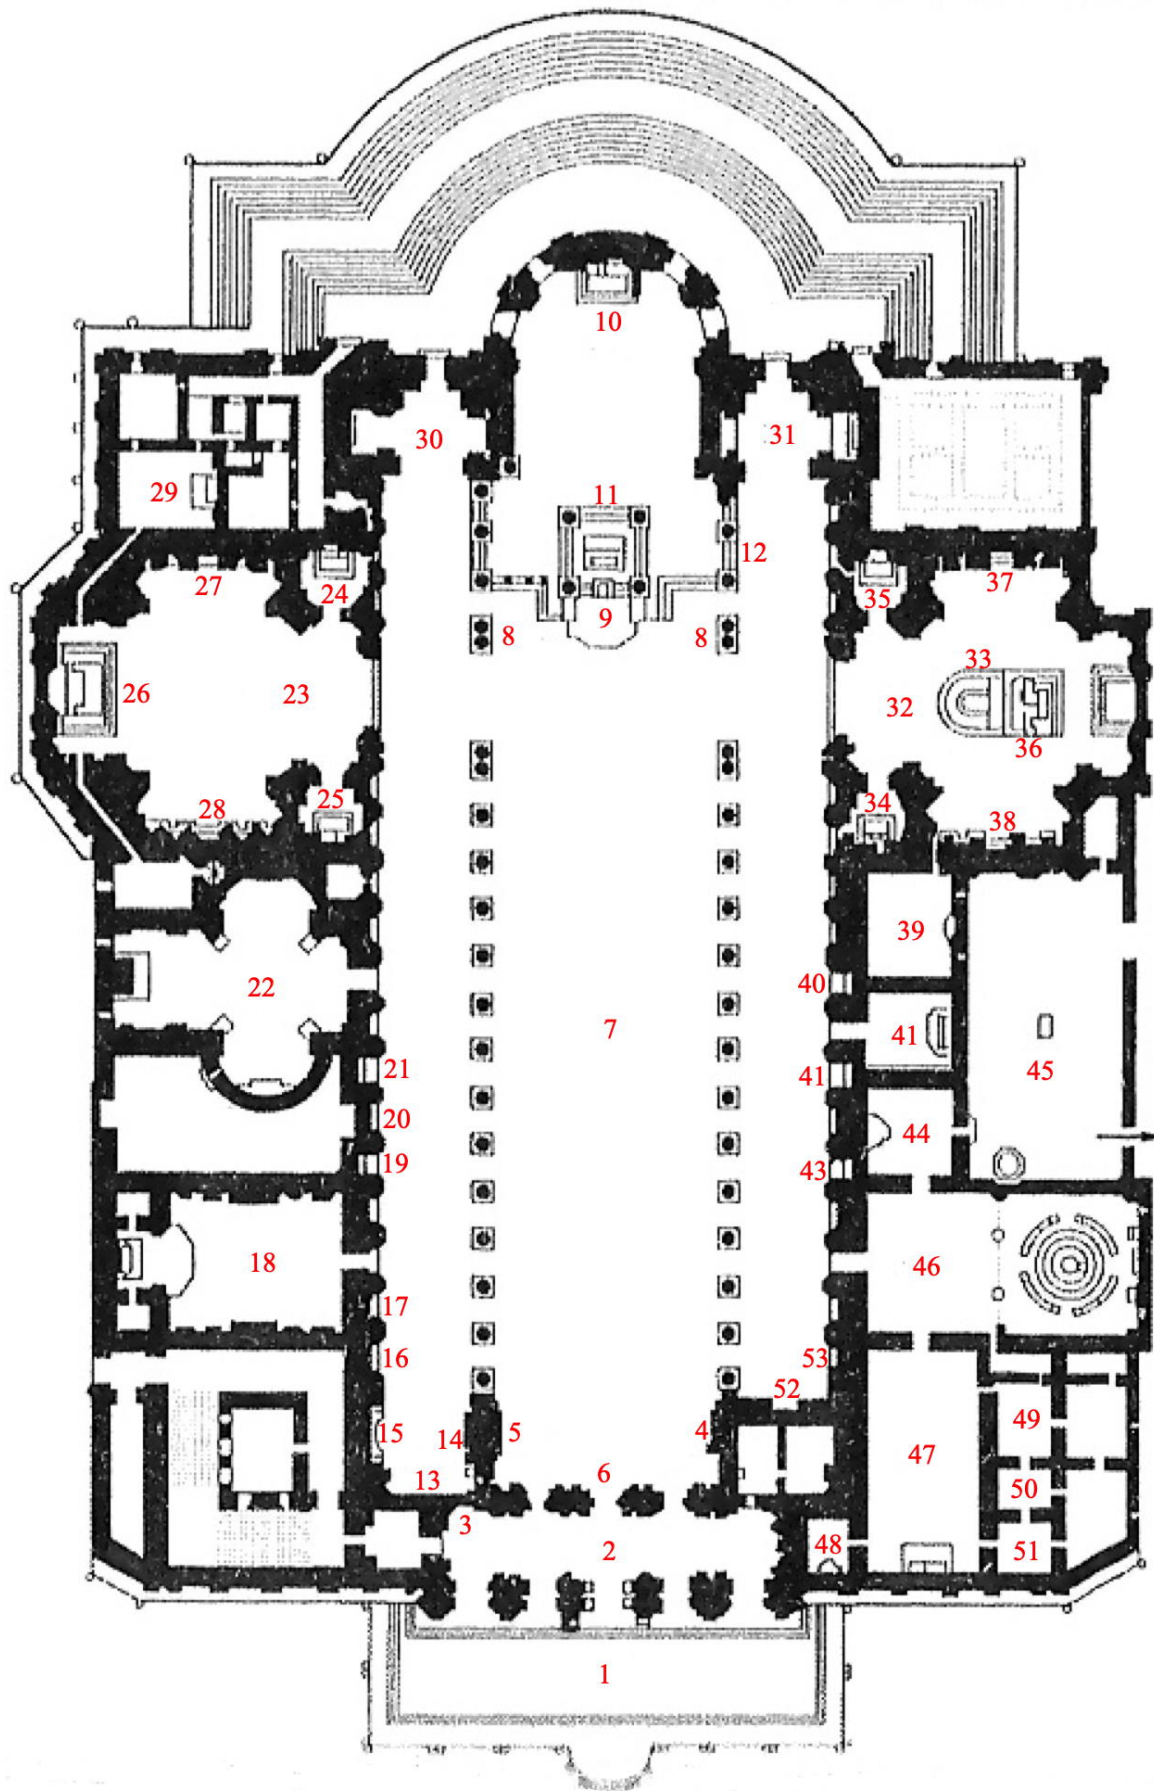

# Plan of the Basilica of Santa Maria Maggiore

- (1) Façade
- (2) Entrance portico
- (3) Holy Door
- (4) Monument of Pope Clement IX (1667-1669)
- (5) Monument of Pope Nicholas IV (1288-1292)
- (6) Counter-façade
- (7) Nave
- (8) Triumphal arch mosaic
- (9) Confessio
- (10) Apse mosaics
- (11) High altar
- (12) Tomb of Bernini
- (13) Monuments in near end of left hand aisle
- (14) Monument to Cardinal Francisco de Toledo Herrera
- (15) Monument to Cardinal Agostino Favoriti (1685)
- (16) Memorial is to Cardinal Mariano Pierbenedetti (1653)
- (17) Memorial to Antonio Maria Traversi (1842)
- (18) Cappella Cesi
- (19) Altar of Pope St Leo the Great
- (20) Statue of Our Lady of Peace
- (21) Altar of St Francis of Assisi
- (22) Sforza Chapel
- (23) Cappella Paolina
- (24) Chapel of San Carlo Borromeo
- (25) Chapel of Santa Francesca Romana
- (26) Altar
- (27) Memorial to Pope Clement VIII
- (28) Memorial to Pope Paul V
- (29) Sacristy
- (30) Far left entrance vestibule monuments
- (31) Far right entrance vestibule monuments
- (32) Cappella Sistina
- (33) Confessio
- (34) Chapel of St Lucy and the Holy Innocents
- (35) Chapel of St Jerome
- (36) Tabernacle
- (37) Shrine of Pope St Pius V
- (38) Tomb of Pope Sixtus V
- (39) Sacristy
- (40) Altar of the Annunciation
- (41) Chapel of the Holy Relics
- (42) Altar of Bl Nicholas Albergati
- (43) Altar of the Holy Family
- (44) Basilica shop (former Chapel of St Michael and Peter in Chains)
- (45) Courtyard
- (46) Baptistry
- (47) Sacristy of the Canons
- (48) Chapel of the Annunciation
- (49) Canons' chapter house (aula capitolare)
- (50) Chapel of the Holy Spirit
- (51) Aula Capitolare
- (52) Cappella Patrizi
- (53) Memorial to Massimiliano Pernštejn